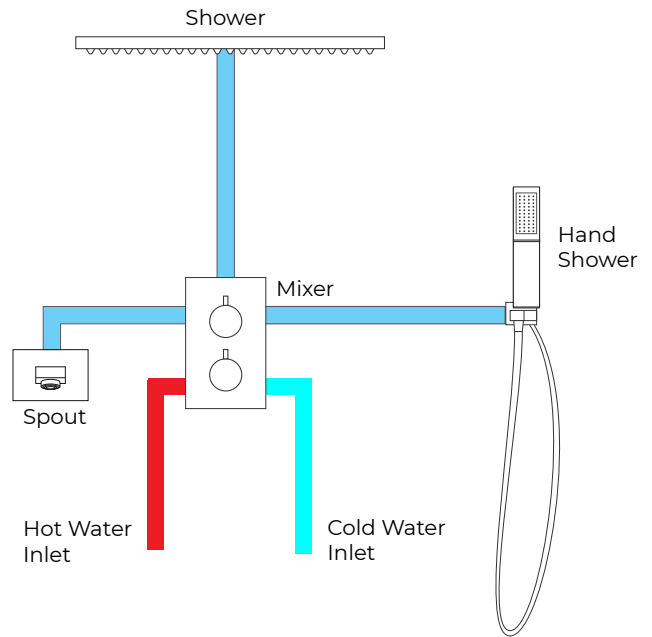

FONTANA LIMA 16 " SHINY GOLD FINISH WATER MIXER WALL SHOWER FAUCET SET SPECS

Specifications

- CORE MATERIAL: CERAMIC
- SURFACE FINISH: GOLD FINISH
- MATERIAL: BRASS
- MIXER FAUCET: HOT AND COLD WATER
- LED SHOWER FAUCET SET: LED COLORING
- INSTALLATION STYLE: WALL MOUNT
- SHOWERHEAD STYLE: CONTEMPORARY
- NUMBER OF HANDLES: SINGLE LEVER

Shower Head Size:

Flow Rate
2.0 GPM / 7.6 LPM (rain Shower)

The LED light will change its color by detecting water temperature:

- 0-30°C (32-86°F): Blue LED
- 30-40°C (86-104°F): Green LED
- 40-50°C (104-122°F): Red LED
- 50-100°C (122-212°F): Flashing Red LED

Note: The LED lights are powered by water flow, and will be activated once the water is turned on.

Hand Shower Size:

The minimum required water pressure is 0.05 MPa (0.5 bar).
Flow rate 2.5 GPM (9.5 LPM).

Mixer Connection:

Spout Size:

Max 4 GPM / 15.1 LPM (tub Spout)