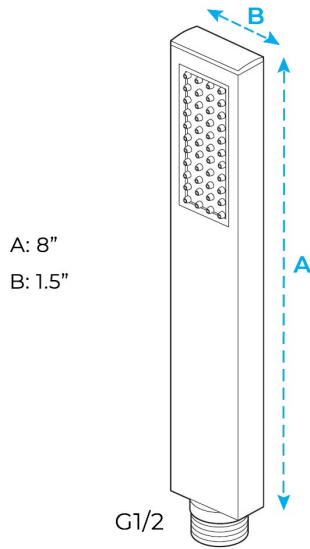

FONTANA LIMA 16 " SHINY GOLD FINISH WATER MIXER WALL SHOWER FAUCET SET SPECS

Specifications

- CORE MATERIAL: CERAMIC
- SURFACE FINISH: GOLD FINISH
- MATERIAL: BRASS
- MIXER FAUCET: HOT AND COLD WATER
- LED SHOWER FAUCET SET: LED COLORING
- INSTALLATION STYLE: WALL MOUNT
- SHOWERHEAD STYLE: CONTEMPORARY
- NUMBER OF HANDLES: SINGLE LEVER

Shower Head Size:

Flow Rate
2.0 GPM / 7.6 LPM (rain Shower)

The LED light will change its color by detecting water temperature:

- 0-30°C (32-86°F): Blue LED
- 30-40°C (86-104°F): Green LED
- 40-50°C (104-122°F): Red LED
- 50-100°C (122-212°F): Flashing Red LED

Note: The LED lights are powered by water flow, and will be activated once the water is turned on.

Hand Shower Size:

The minimum required water pressure is 0.05 MPa (0.5 bar).
Flow rate 2.5 GPM (9.5 LPM).

Mixer Connection:

Spout Size:

Max 4 GPM / 15.1 LPM (tub Spout)