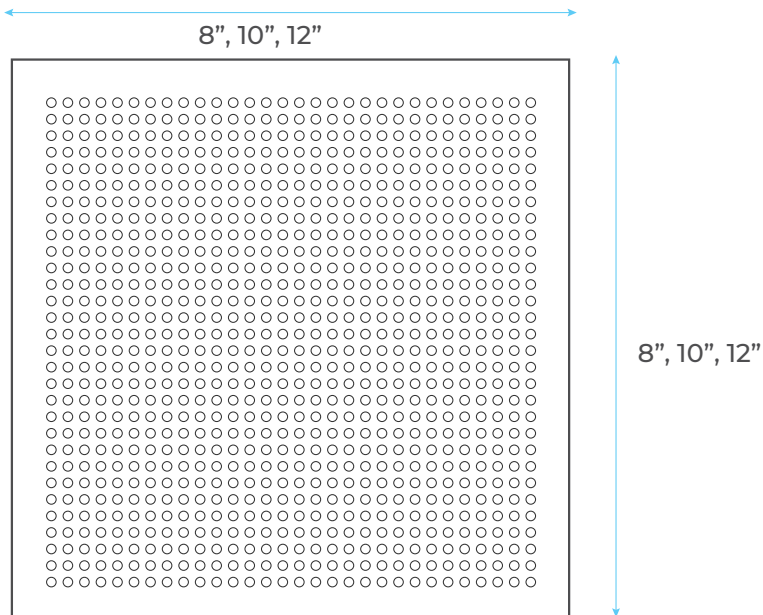

FONTANA LIMA 16 " SHINY GOLD FINISH WATER MIXER WALL SHOWER FAUCET SET SPECS

Specifications

- CORE MATERIAL: CERAMIC
- SURFACE FINISH: GOLD FINISH
- MATERIAL: BRASS
- MIXER FAUCET: HOT AND COLD WATER
- LED SHOWER FAUCET SET: LED COLORING
- INSTALLATION STYLE: WALL MOUNT
- SHOWERHEAD STYLE: CONTEMPORARY
- NUMBER OF HANDLES: SINGLE LEVER

Shower Head Size:

Flow Rate
2.0 GPM / 7.6 LPM (rain Shower)

The LED light will change its color by detecting water temperature:

- 0-30°C (32-86°F): Blue LED
- 30-40°C (86-104°F): Green LED
- 40-50°C (104-122°F): Red LED
- 50-100°C (122-212°F): Flashing Red LED

Note: The LED lights are powered by water flow, and will be activated once the water is turned on.

Hand Shower Size:

The minimum required water pressure is 0.05 MPa (0.5 bar).
Flow rate 2.5 GPM (9.5 LPM).

Mixer Connection:

Spout Size:

Max 4 GPM / 15.1 LPM (tub Spout)