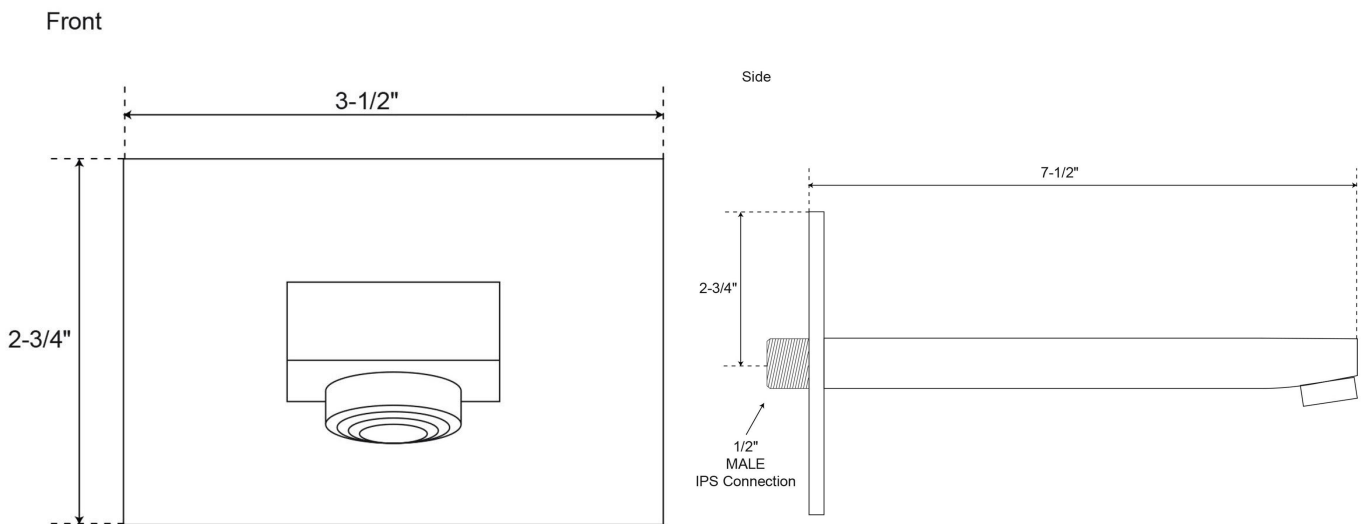

FONTANA LIMA 16 " SHINY GOLD FINISH WATER MIXER WALL SHOWER FAUCET SET SPECS

Specifications

- CORE MATERIAL: CERAMIC
- SURFACE FINISH: GOLD FINISH
- MATERIAL: BRASS
- MIXER FAUCET: HOT AND COLD WATER
- LED SHOWER FAUCET SET: LED COLORING
- INSTALLATION STYLE: WALL MOUNT
- SHOWERHEAD STYLE: CONTEMPORARY
- NUMBER OF HANDLES: SINGLE LEVER

Shower Head Size:

Flow Rate
2.0 GPM / 7.6 LPM (rain Shower)

The LED light will change its color by detecting water temperature:

- 0-30°C (32-86°F): Blue LED
- 30-40°C (86-104°F): Green LED
- 40-50°C (104-122°F): Red LED
- 50-100°C (122-212°F): Flashing Red LED

Note: The LED lights are powered by water flow, and will be activated once the water is turned on.

Hand Shower Size:

The minimum required water pressure is 0.05 MPa (0.5 bar).
Flow rate 2.5 GPM (9.5 LPM).

Mixer Connection:

Spout Size:

Max 4 GPM / 15.1 LPM (tub Spout)